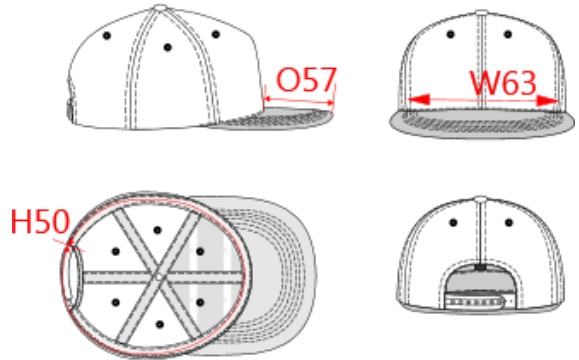

**REFERENCE :** KP166

**SIZES :** U

**COMPOSITION :**

Main fabric : Blended Polyester twill - 280 For Cap 100% polyester

Fabric 2 : Peached cotton twill - 260 For peak and top snap recovered 100%cotton

**ARTICLE WEIGHT :**

90 gr/pc

DESCRIPTION
<b>Français :</b> Casquette Snapback - 6 panneaux
<b>English :</b> Snapback cap - 6 panels
<b>Nederlands :</b> Pet Snapback - 6 panelen
<b>Deutsch :</b> 6-Panel-Snapback-Kappe
<b>Español :</b> Gorra Snapback - 6 paneles
<b>Italiano :</b> Cappellino Snapback - 6 pannelli
<b>Português :</b> Boné Snapback – 6 painéis

COLORS	PANTONE SERIGRAPHIE
Light grey heather / Black	Based on 877C / Black
Light grey heather / Navy	Based on 877C / 433C
Light grey heather / Royal blue	Based on 877C / 7687C
L grey heather / Dark chili red	Based on 877C / 188C

MEASUREMENT	
Description	U
<b>H50</b> Tour de tête / Head measurement	58
<b>W63</b> Width of front panel on bottom	19
<b>O57</b> Deep of the peak on baseball cap	7

CARE LABEL				

PACKING	
Box	100 pcs / box U => L:56cm W:46cm H:36cm GW:11.2kg NW:9.0kg